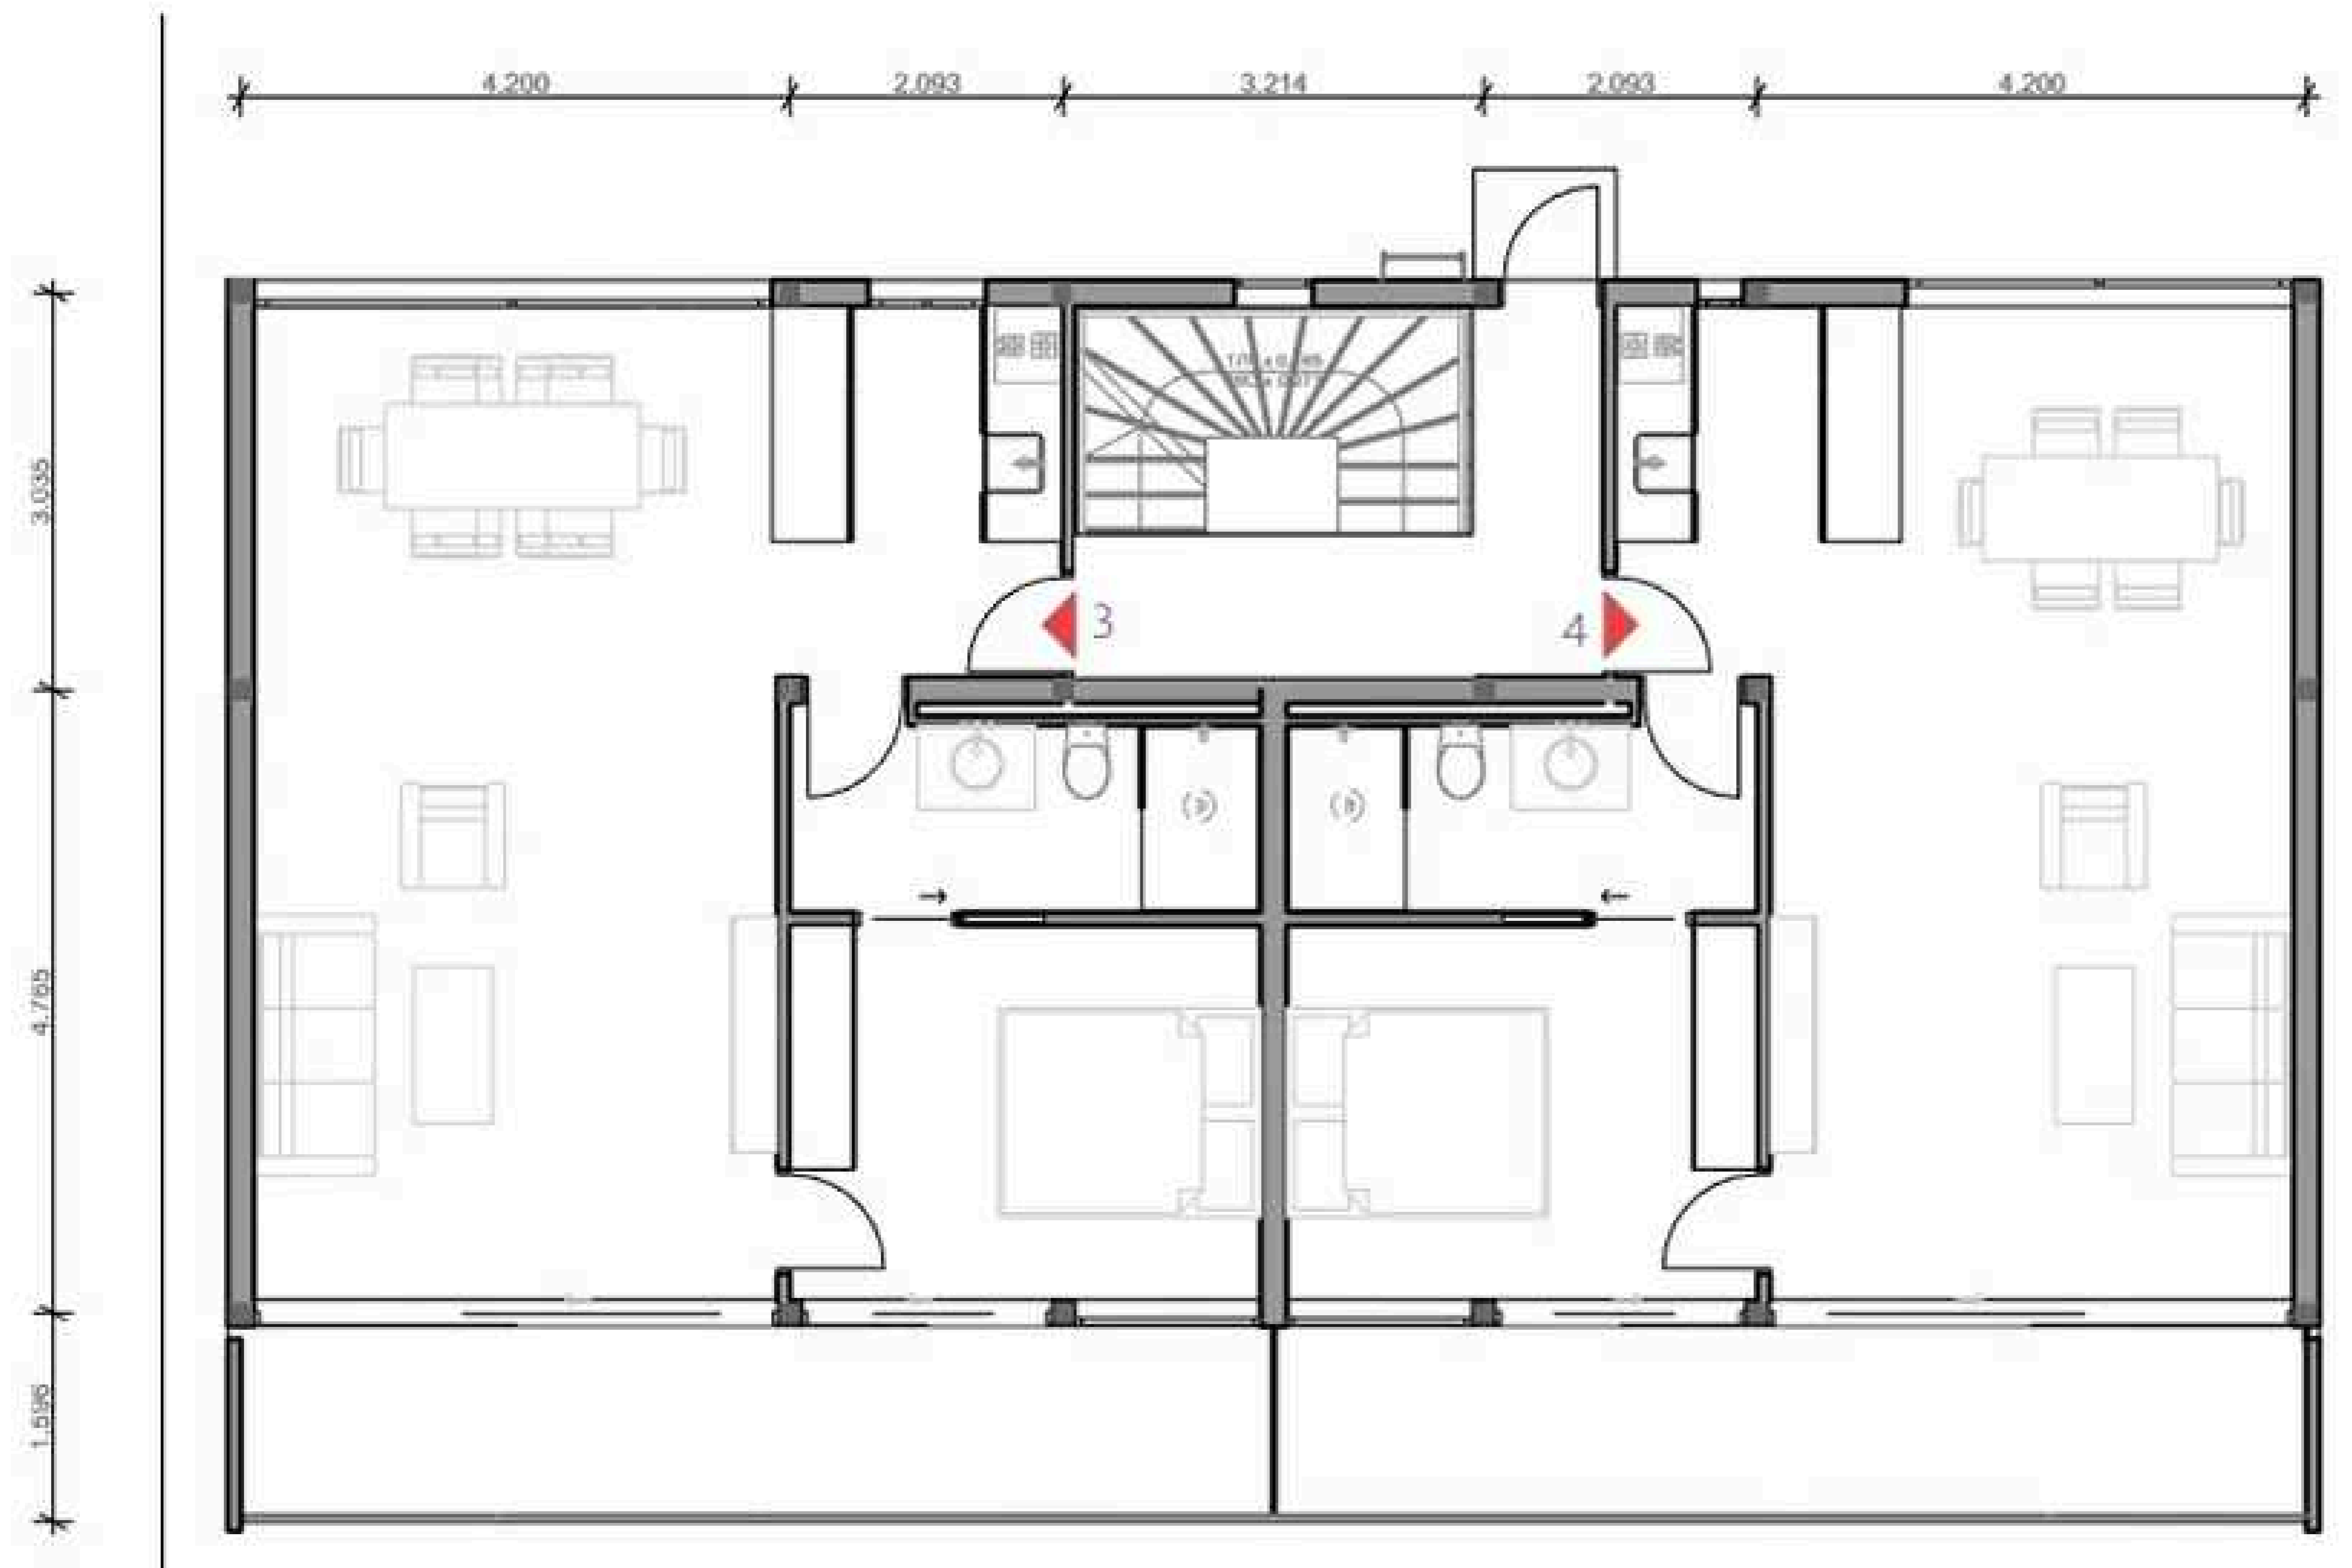

A PROJECT OF

The Eight Administration Co. Ltd.
55/75 Moo 1, Ang Thong
Koh Samui
Suratthani 84140
THAILAND

TAX ID No.: 0845568020658

Unit 3, 5, 7
Inside 71 sqm

Unit 4, 6, 8
Inside 68 sqm